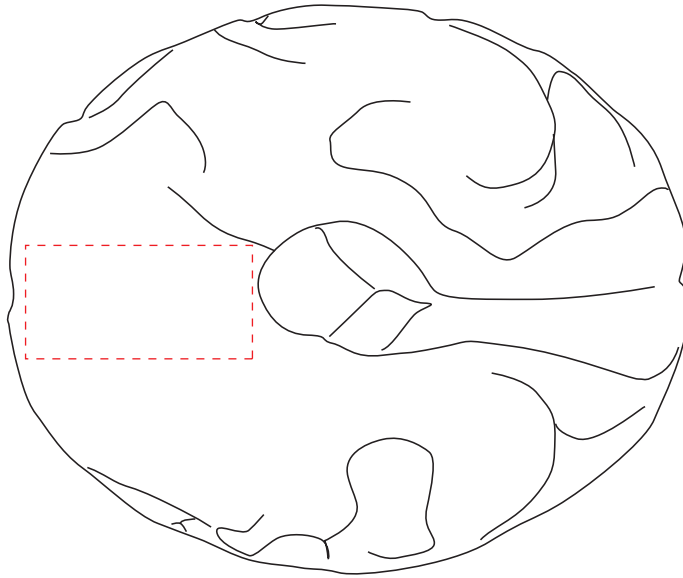

Your Ref:	Quantity:	Product Code: SS0515
Our Ref:	Version: 1	Product Colour: WHITE

**PRINTING CONCERNS:****PRODUCT INFO: DUE TO THE NATURE OF THE PRODUCT THE PRINT POSITION MAY VARY BY 2 - 3 MM**

We stock this item in the following colours

**PANTONE REFERENCE(S)**

● Colour 1

ARTWORK SCALE 100%

ARTWORK SCALE 100%

Max print area: 30mm x 15mm

Product Image for visualisation  
- colours may vary**The dashed line is to demonstrate print area and will not appear on your printed item****PLEASE NOTE:**